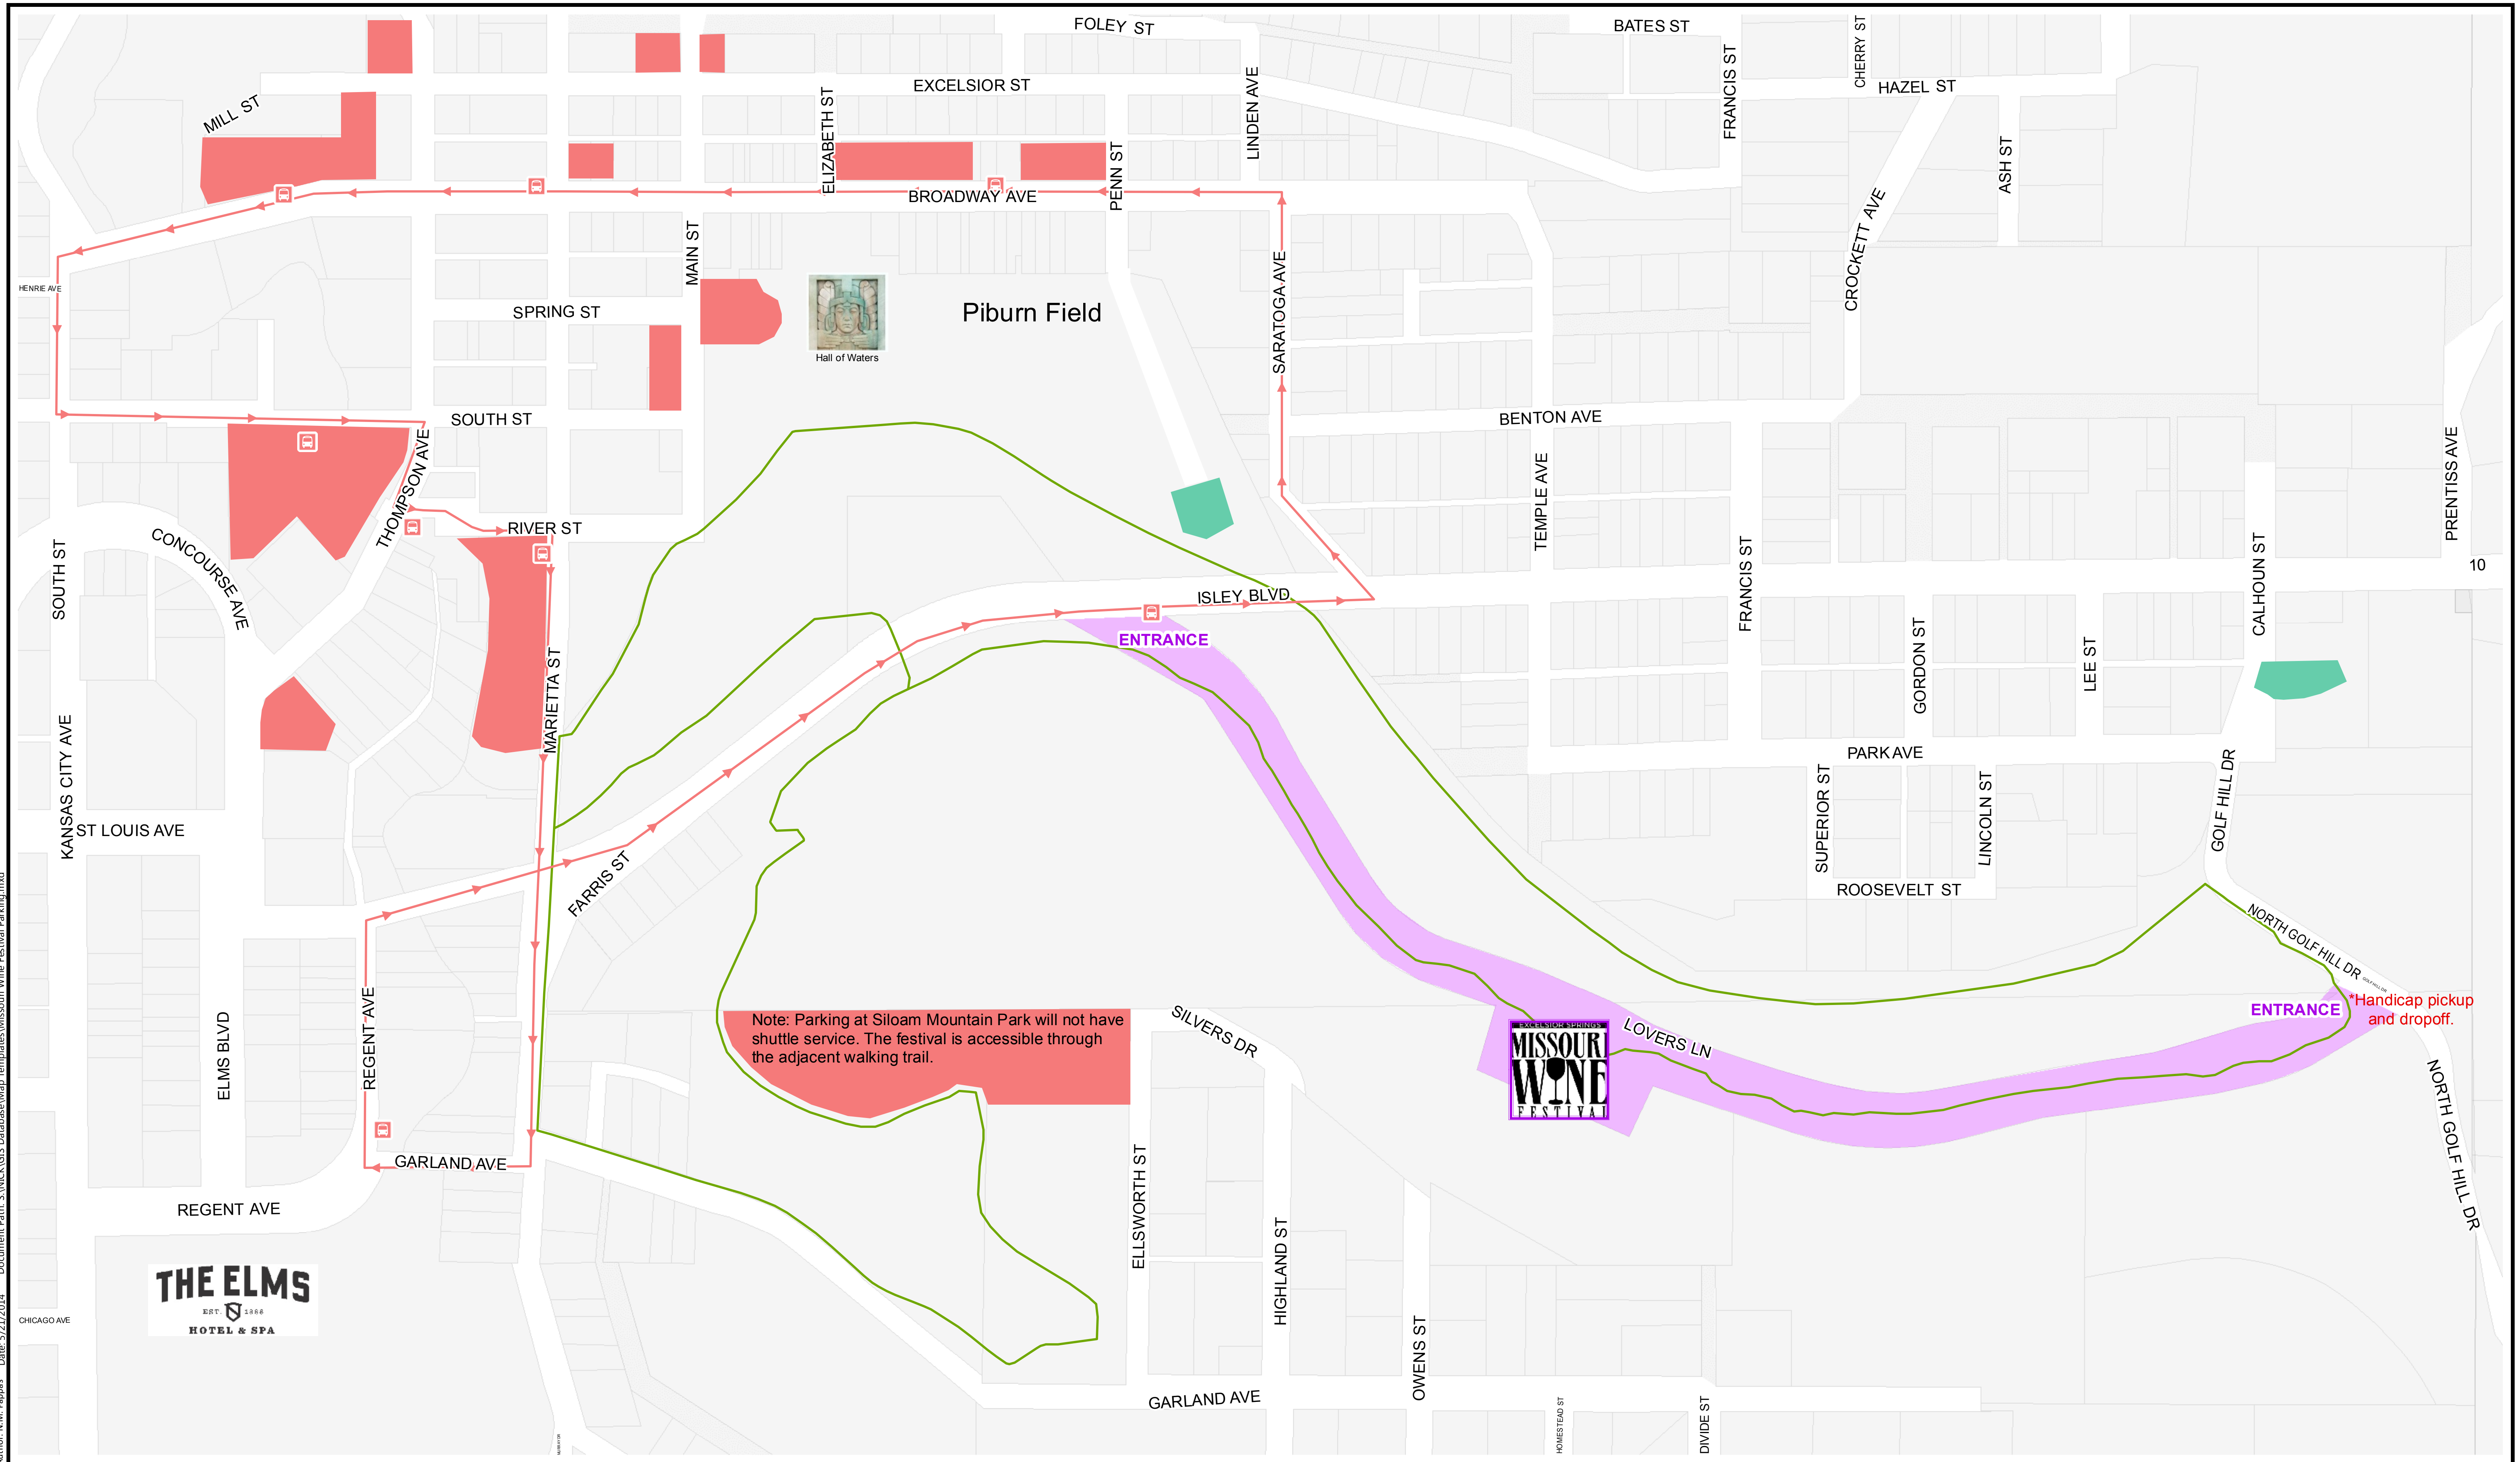

Missouri Wine Festival Event Parking

www.visitexcelsior.com

- Event Shuttle Stop
- → Event Shuttle Route
- Walk Trail (not handicap accessible)
- Public Parking
- Staff/Vendor Parking
- Wine Walk Area